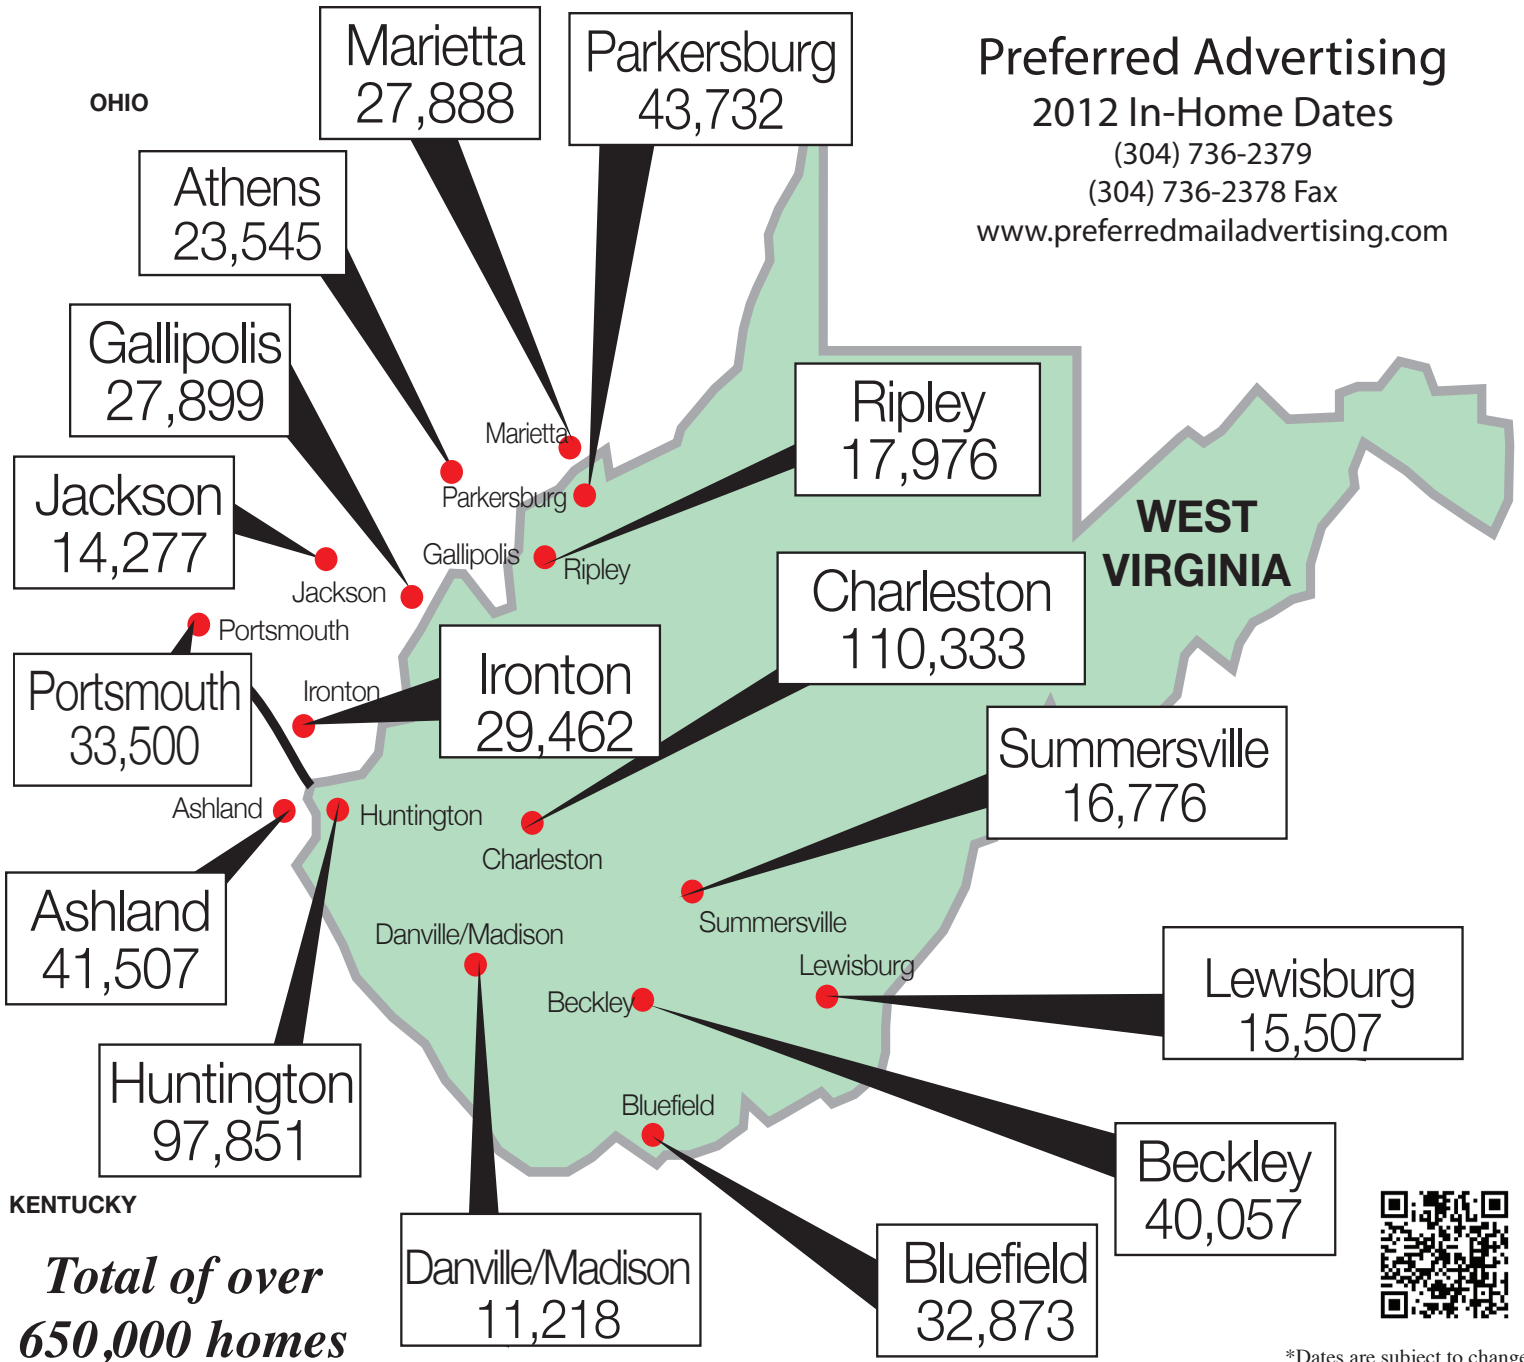

Preferred Advertising

2012 In-Home Dates

(304) 736-2379

(304) 736-2378 Fax

www.preferredmailadvertising.com

KENTUCKY

**Total of over
650,000 homes**

*Dates are subject to change

Hometown Values In Home Dates for Ashland and Huntington			Hometown Values In Home Dates for Charleston		
Dec. 30/31	April 27/28	Aug. 31/Sept. 01	Dec. 30/31	April 27/28	Aug. 31/Sept. 01
Jan. 13/14	June 01/02	Sept. 28/29	Jan. 13/14	May 11/12	Sept. 14/15
Jan. 27/28	June 29/30	Oct. 12/13	Jan. 27/28	June 01/02	Sept. 28/29
March 02/03	July 27/28	Nov. 02/03	Feb. 17/18	June 15/16	Oct. 12/13
March 30/31	Aug. 17/18	Nov. 30/Dec. 01	March 02/03	June 29/30	Nov. 02/03
April 13/14			March 16/17	July 13/14	Nov. 16/17
			March 30/31	July 27/28	Nov. 30/Dec. 01
			April 13/14	Aug. 17/18	Dec. 14/15

WEST VIRGINIA MONTHLY DATES In Home Dates for Beckley, Bluefield, Danville/Madison, Lewisburg, Marietta, Parkersburg, Ripley, Summersville			OHIO MONTHLY DATES In Home Dates for Gallipolis, Portsmouth, Jackson, Athens		
Dec. 29/30	May 02/03	Aug. 30/31	Dec. 28/29	May 01/02	Aug. 28/29
Feb. 01/02	May 31/June 01	Sept. 27/28	Jan. 31/Feb. 01	May 29/30	Oct. 01/02
March 01/02	July 28/29	Nov. 01/02	Feb. 28/29	July 02/03	Oct. 30/31
March 29/30	Aug. 02/03	Nov. 29/30	April 02/03	July 31/Aug. 01	Nov. 27/28